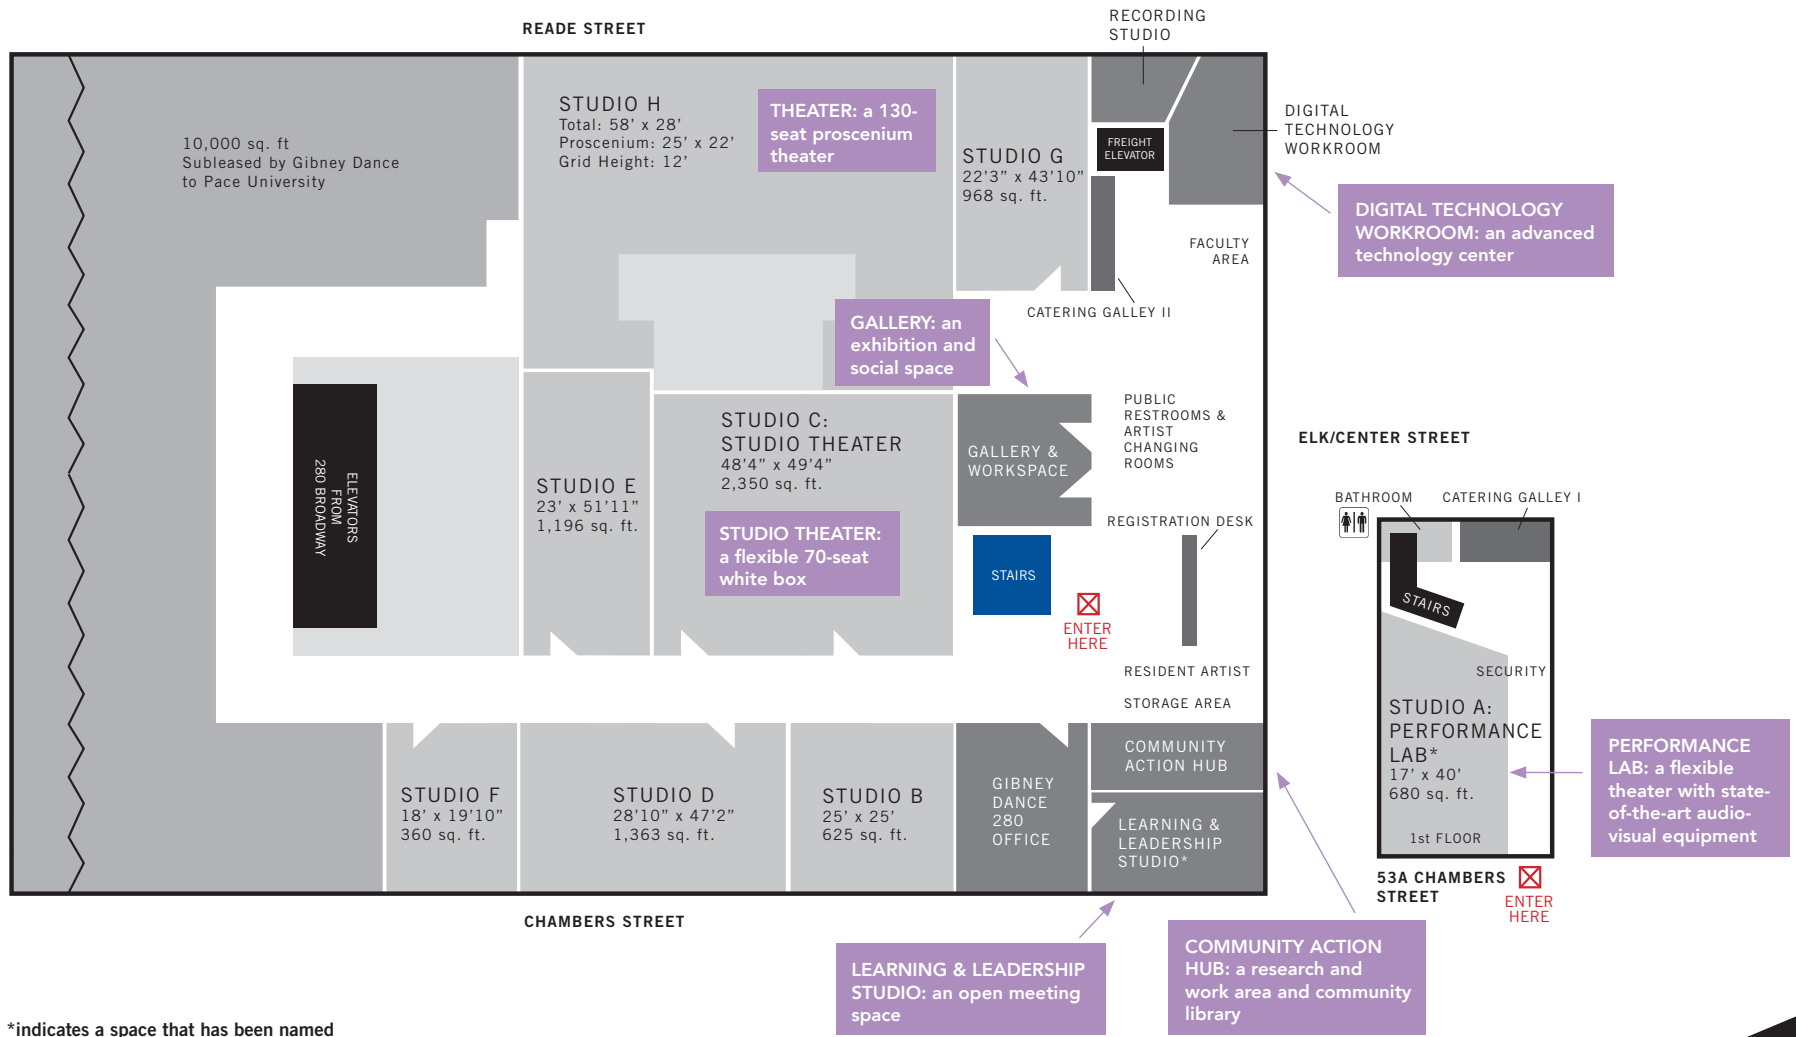

GIBNEY 280

SPACES TO PERFORM, CREATE, AND CONVENE

Gibney Dance is transforming 280 Broadway into a thriving and innovative performing arts center. The building will be reconfigured to create more performance spaces and studios, to increase the versatility of all spaces, and to upgrade and reconfigure the facility as a whole.

*indicates a space that has been named