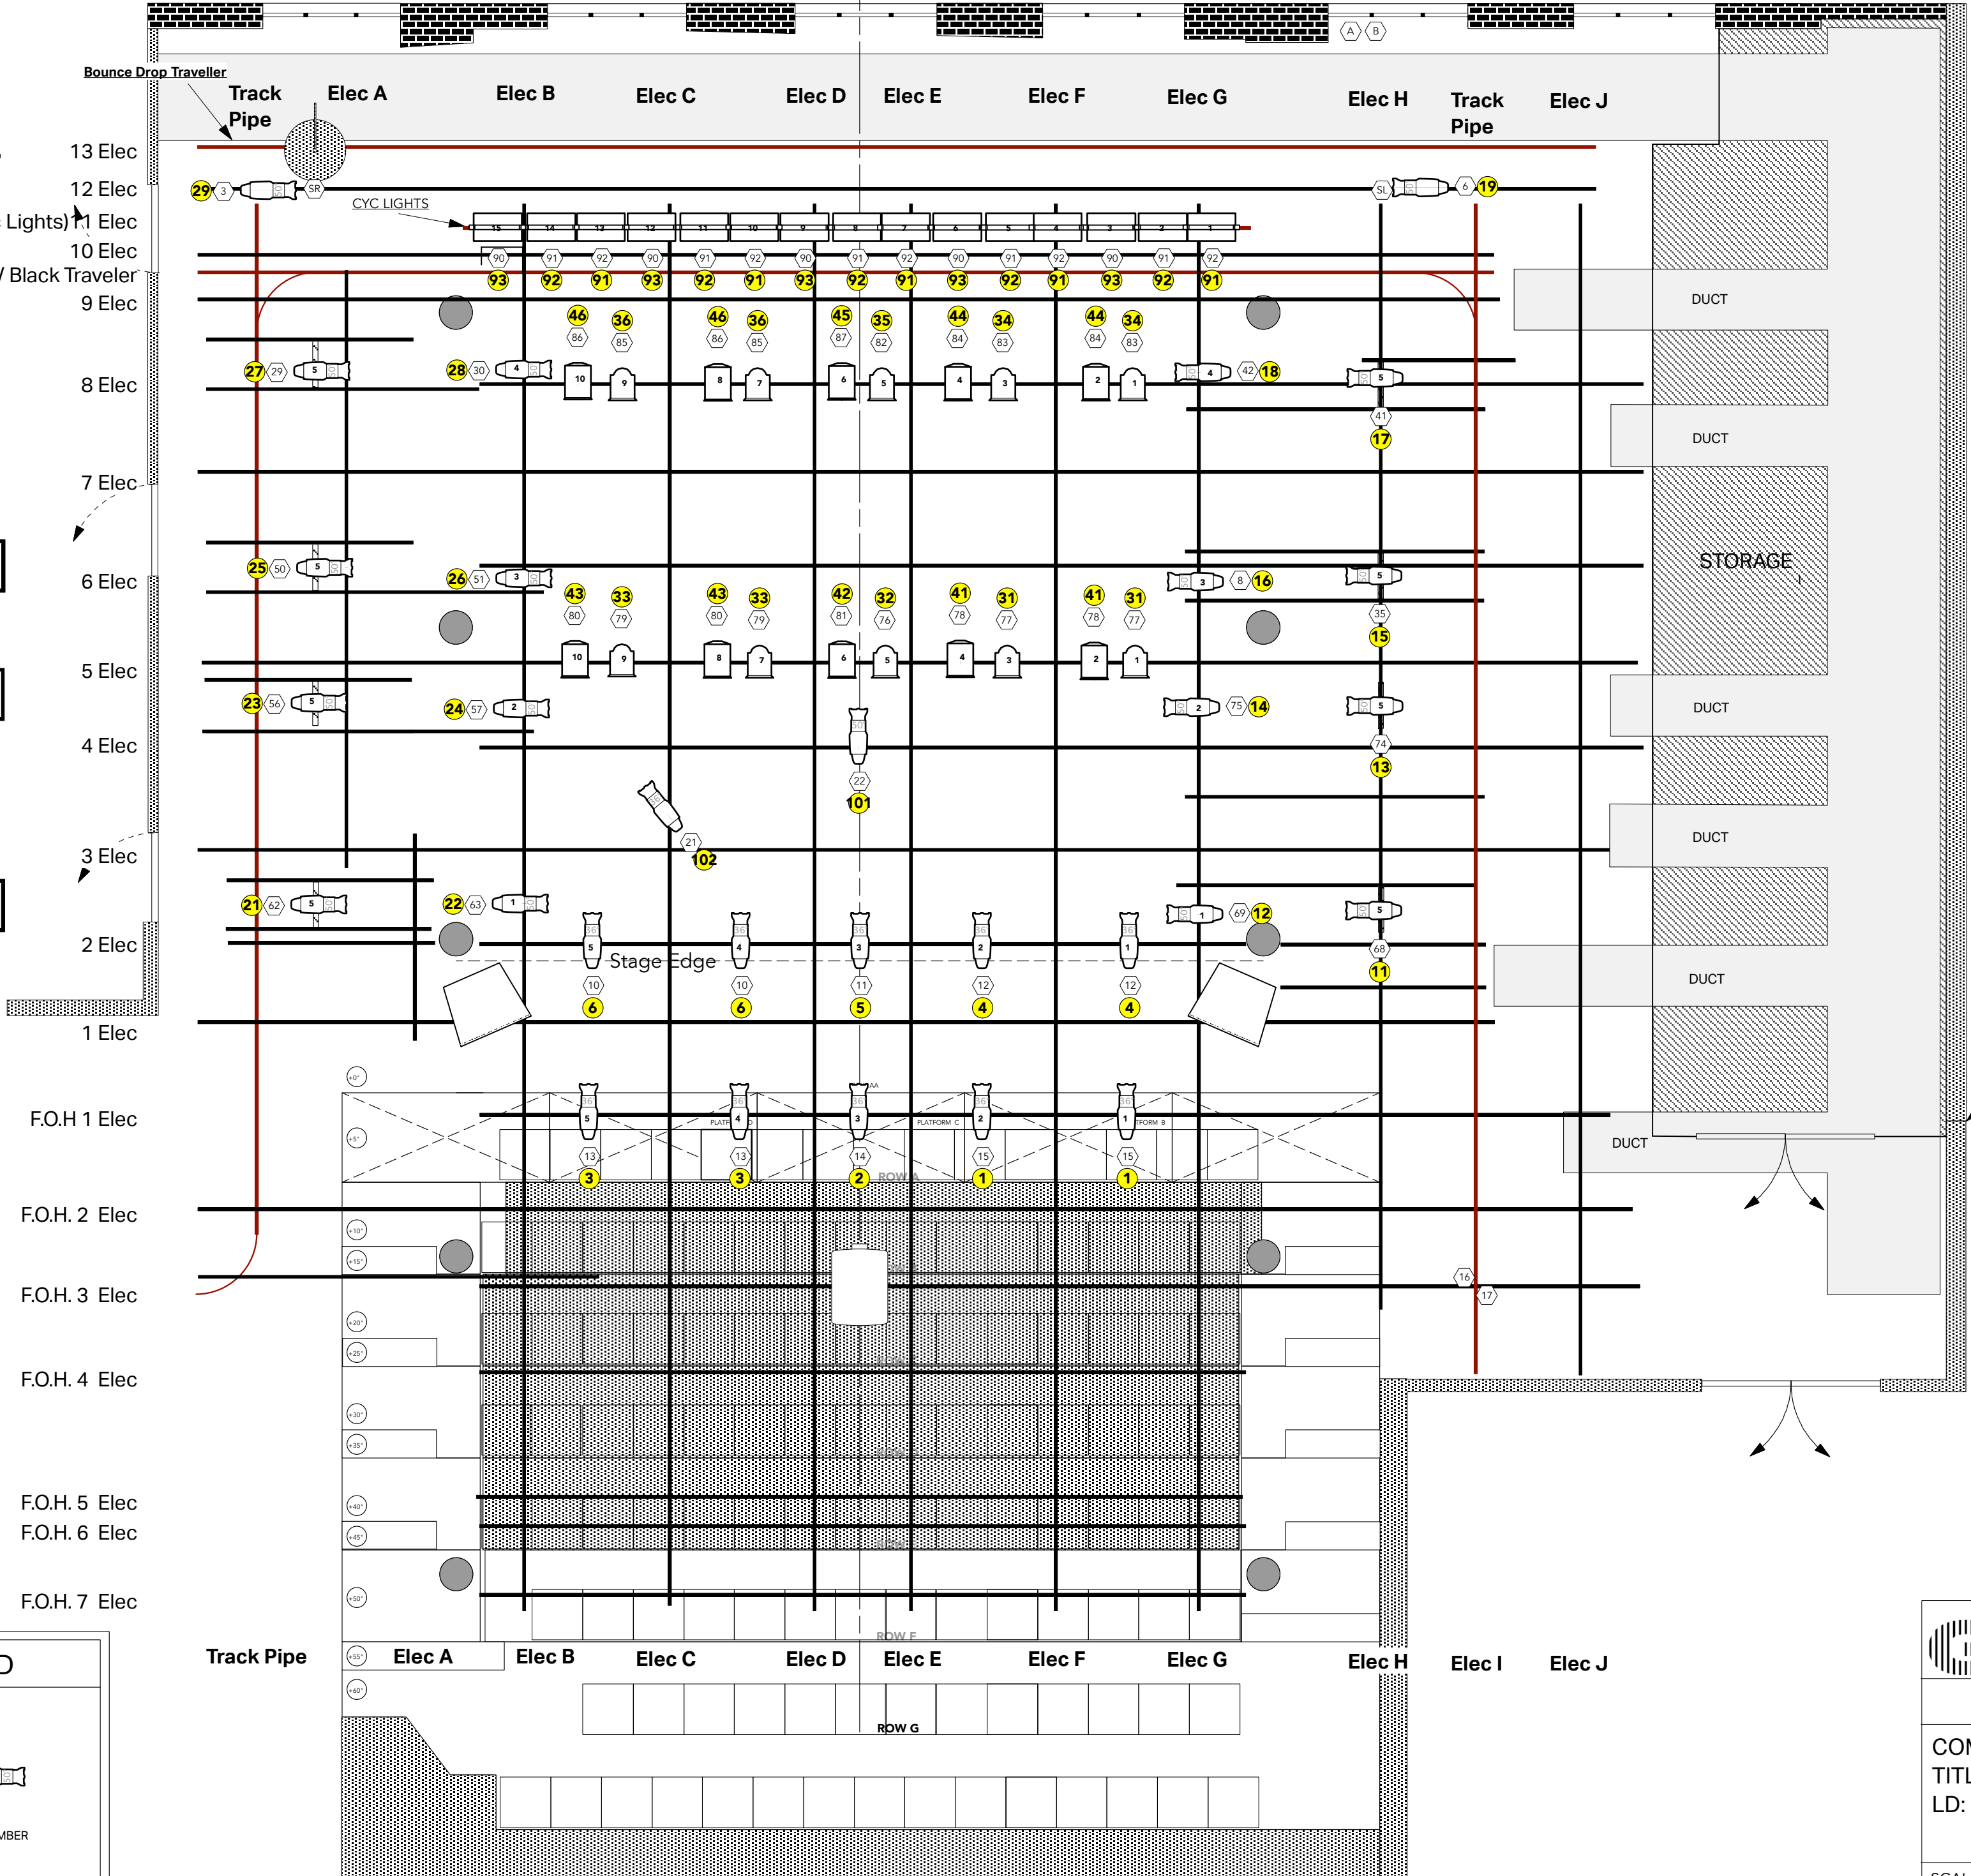

KEY	LEGEND
	  <b>WORK-LIGHTS</b> DIMMERS 24,43,44,45

**Agnes Varis Performing Arts Center**  
The Theater

TD: asami morita  
asami@gibneydance.org

COMPANY:  
TITLE:  
LD:

SCALE 1/4" = 1'-0" 2/28/2018