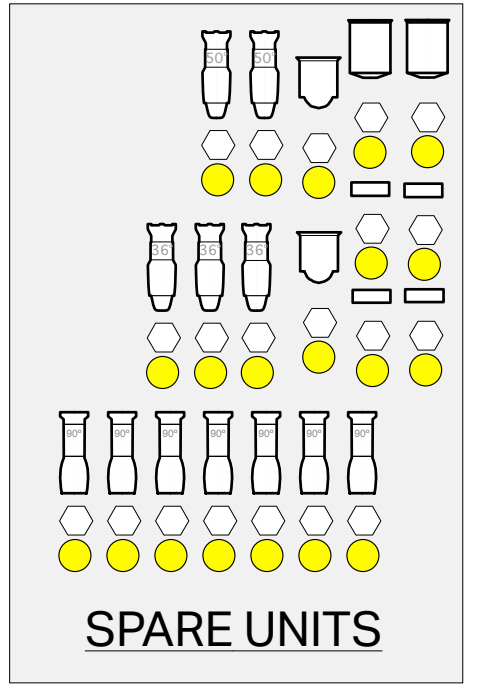

KEY	LEGEND
	  <b>WORK-LIGHTS</b> DIMMERS 24,43,44,45

**Agnes Varis Performing Arts Center**  
The Theater

TD: asami morita  
asami@gibneydance.org

COMPANY:  
TITLE:  
LD:

SCALE 1/4" = 1'-0" 2/28/2018